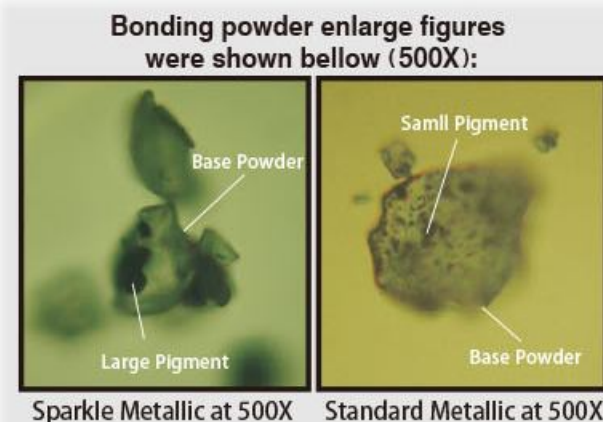

Kwo Lin Chemical Co., Ltd. produce gold, silver, bronze, champagne and colorful dazzling pearl color charts for market applications. Powder coatings are easy to operate due to environmental protection, high efficiency, and recyclability. The metallic powder used for motor vehicles, fitness machines; sports equipment, household appliances, furniture and other high-end products can provide high performance metallic luster, colorful decoration and superior protection.

For high metal content products, we also provide bonding powders. The bonding technology on powder coating provides several advantages:

1. Bonding metallic powder coating's color is more uniformity.
2. Recycling powder between new powder difference is small, increase recovery efficiency and the use stability.
3. Spraying metallic cluster is not easy stacking and the muzzle is not jamming.
4. The bonding powder can reduce static difference, improves color uniform on the subject edge.
5. The metal pigment dosage can be higher, closer to the color design of liquid paint.
6. Base powder and metal pigment combine well, reduce electronic leakage situations of equipment, improve the powder adsorption properties.

Application Market Reference:

- Fitness machines
- Sports Equipment
- Automobile Parts
- Office Furniture
- Bike
- Furniture Supplies
- Lamps
- Hand Tools
- Hardware Appliances
- Aluminum windows
- Iron Doors